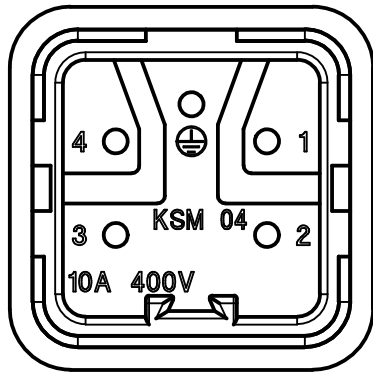

A

A

B

B

C

C

Diritti riservati All rights reserved

REV.	DATE	SIGNATURE

Dimensions in mm
Simplified representation with dimensions without tolerance

Original Size A4	JKSM 04	Scale 2:1	
Date 08/10/14			
Sign. T.Tedeschi